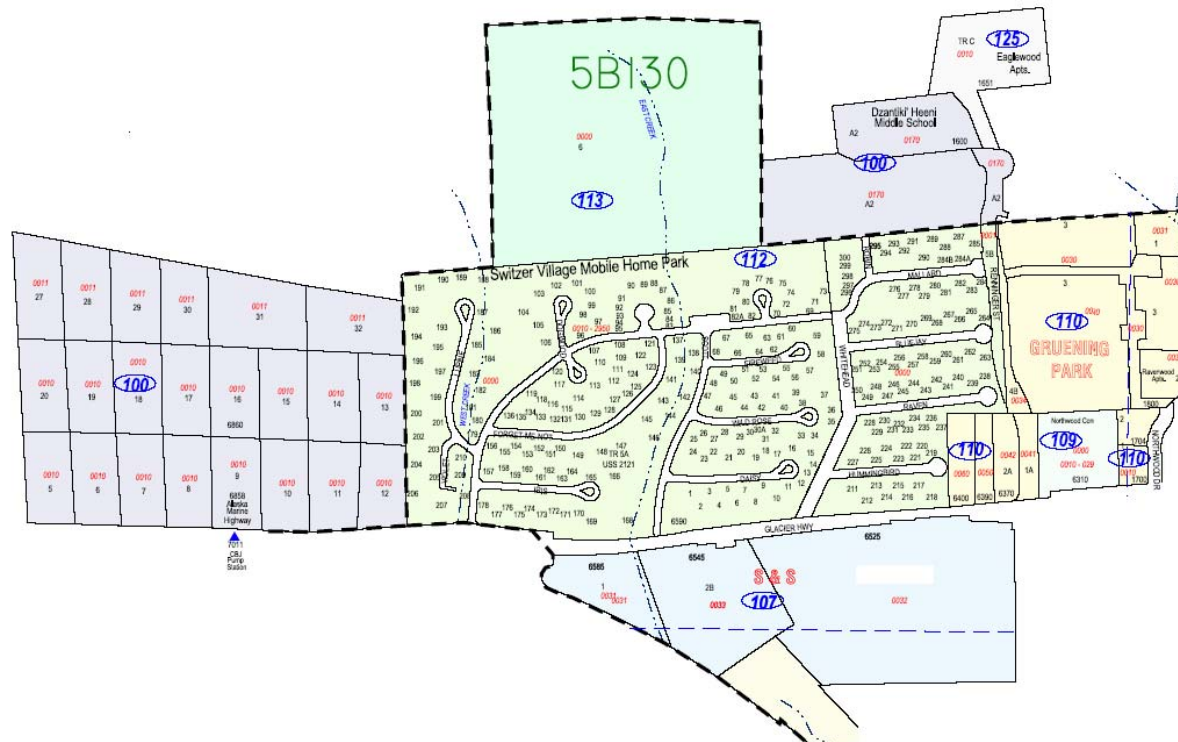

## Aggravated Assault

The reporting district with the most aggravated assaults reported was the Switzer area with 6 incidents.

District 1, Beat 2—Lemon Creek