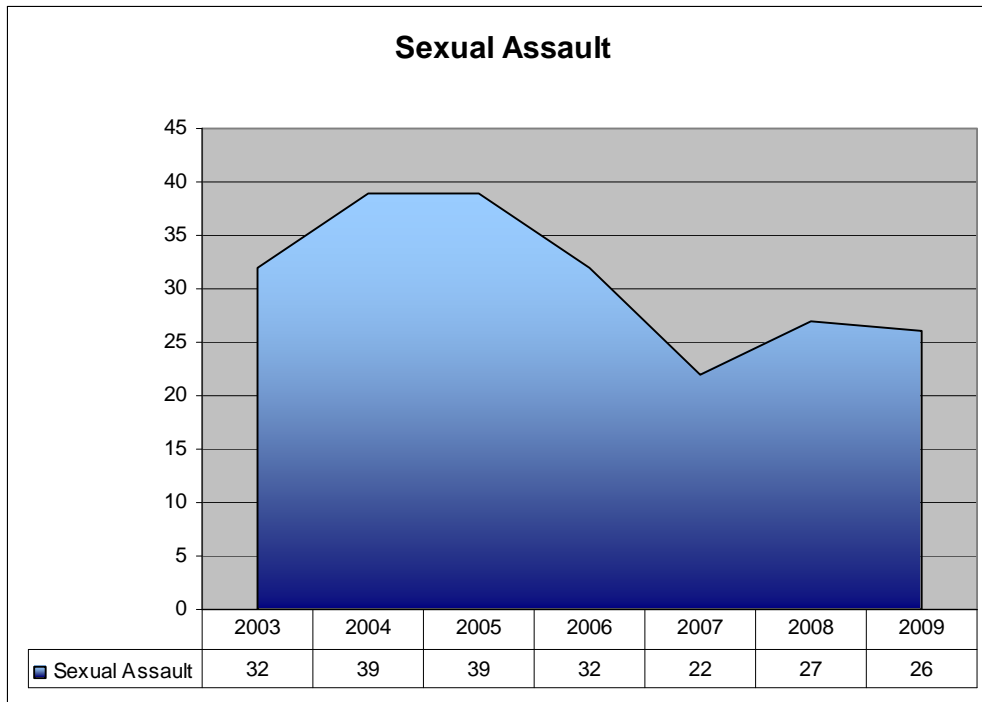

2009 CRIME TRENDS

Sexual Assault

Crime Prevention Tips

- Choose well-lighted streets and bus stops, staying near the curb. Avoid alleyways and shrubbery.
- Invite a friend to walk with you.
- When drinking alcohol, bring a trusted friend who stays sober and ensures that you stay safe.