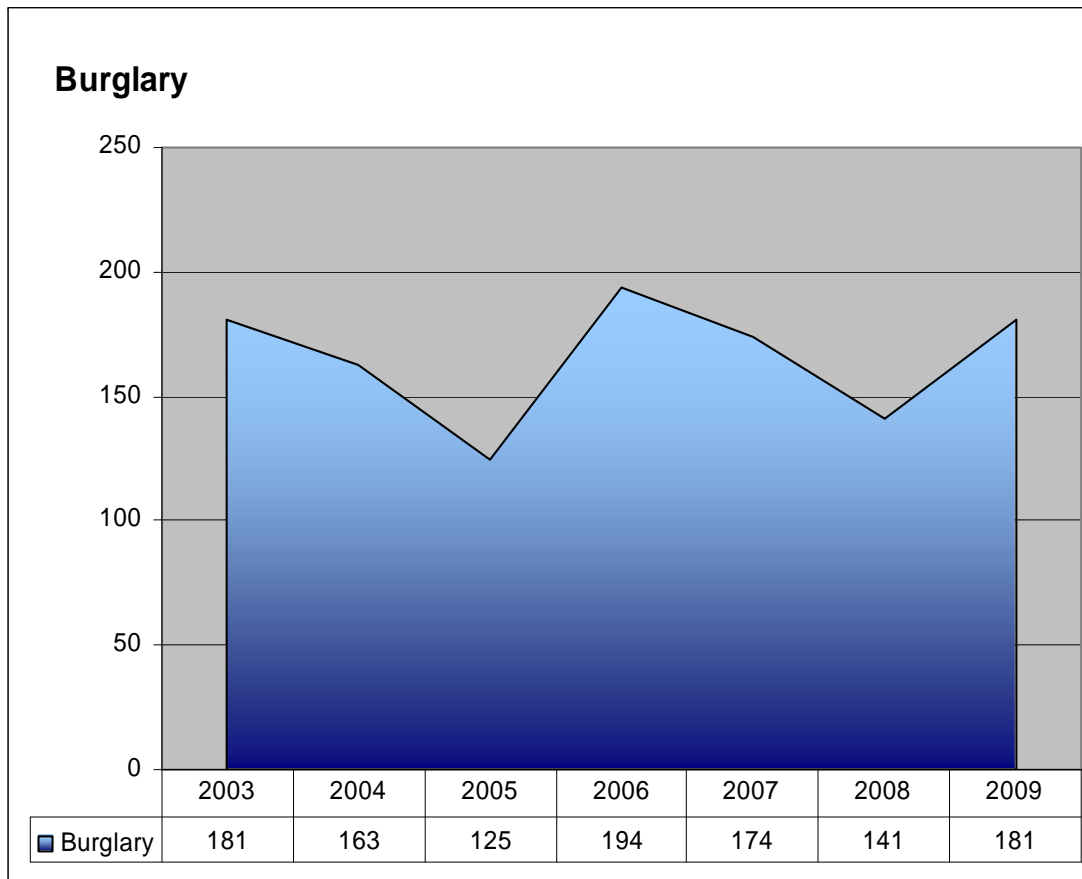

2009 CRIME TRENDS

Burglary

Crime Prevention Tips

- Make your home look occupied and make it difficult to break in.
- Lock all outside doors and windows before you leave the house or go to bed. Even if it is for a short time, lock your doors.
- Sliding glass doors are vulnerable. Special locks are available for better security.