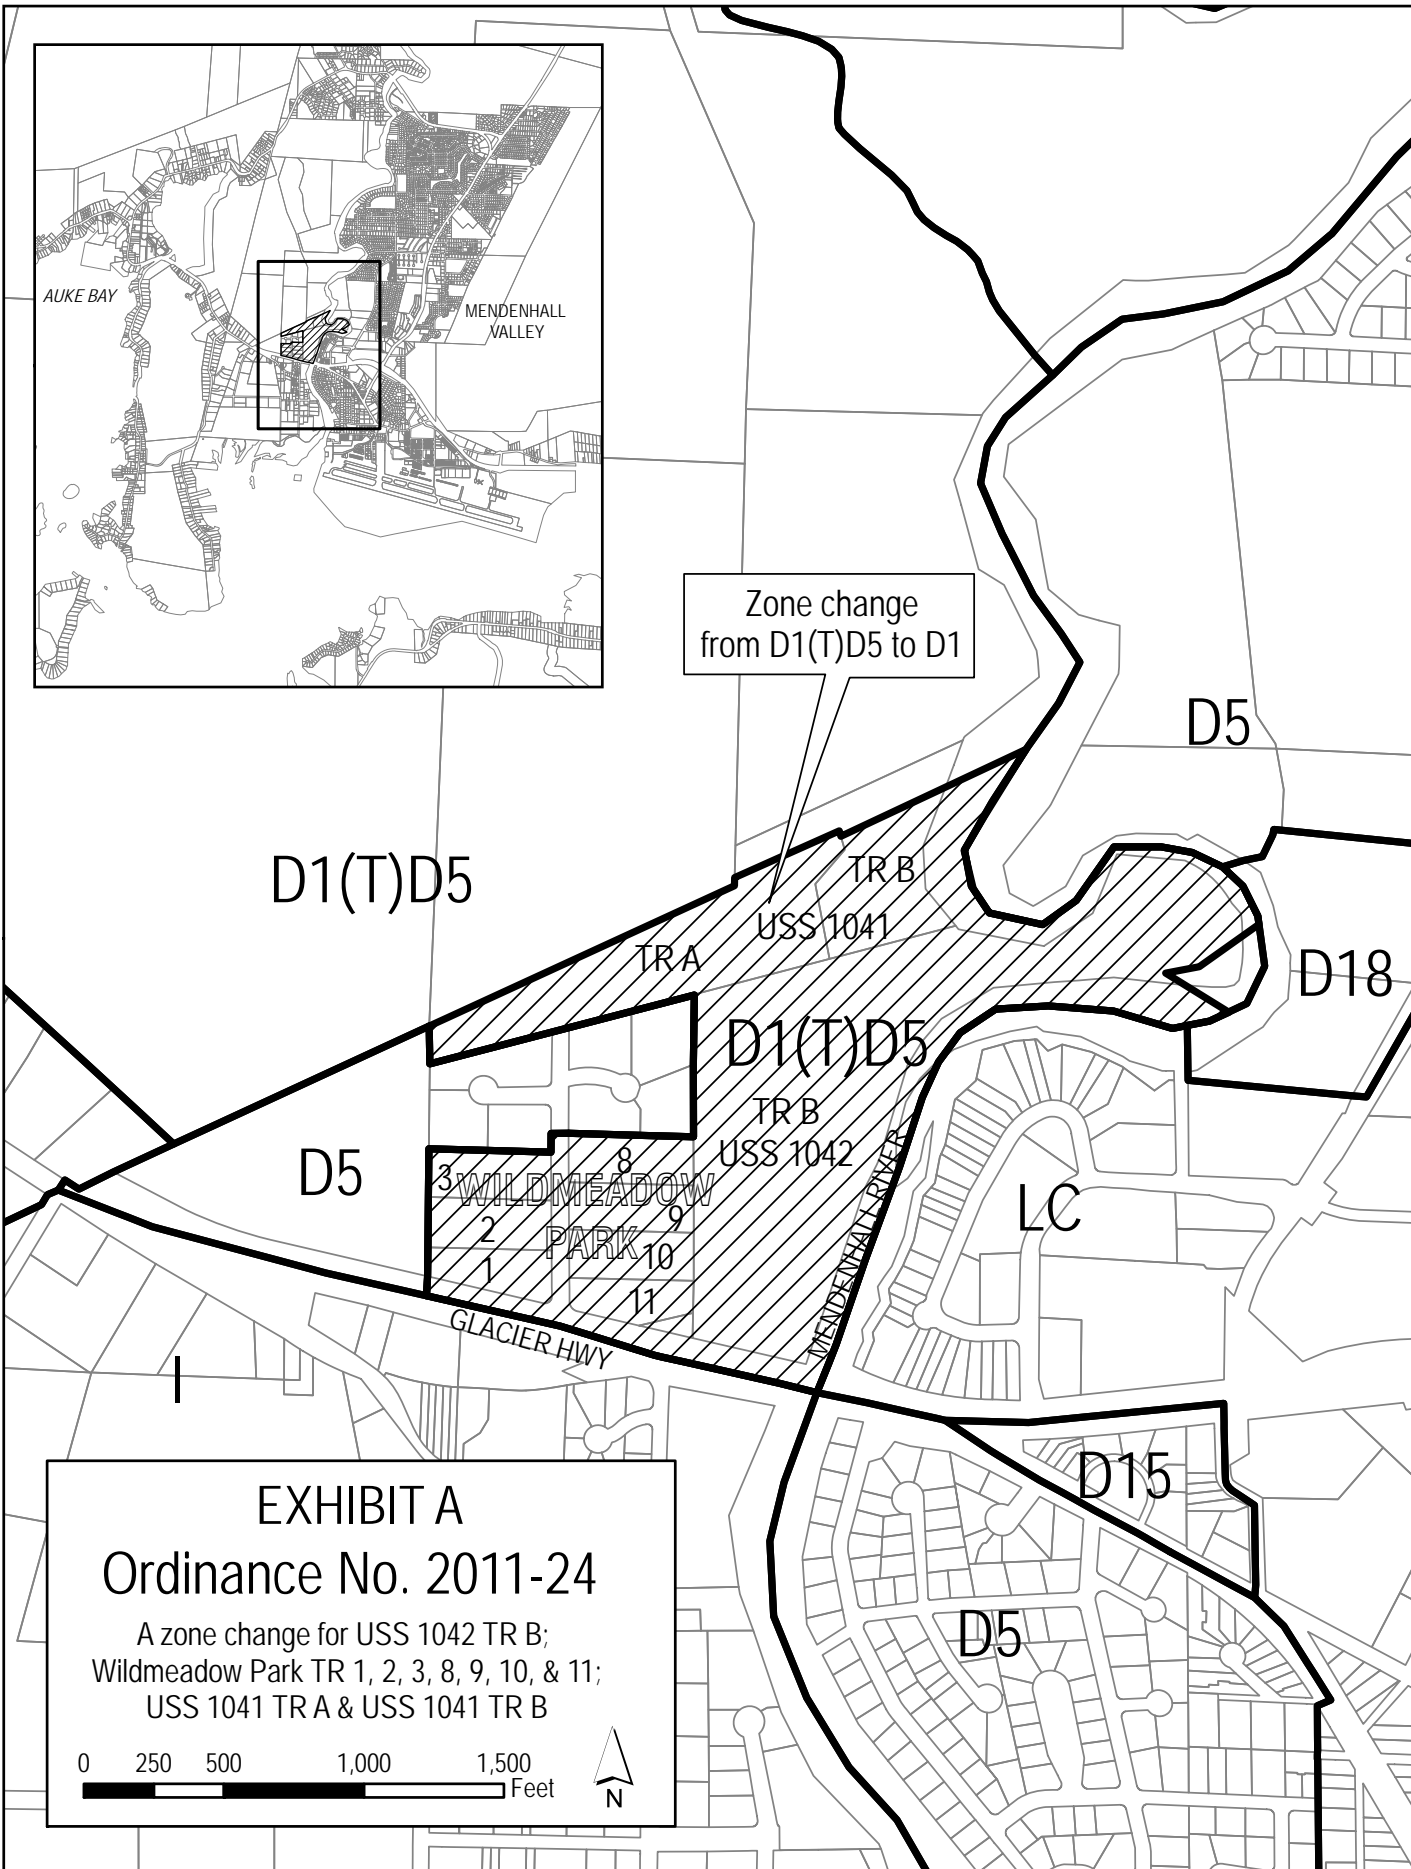

Zone change  
from D1(T)D5 to D1

**EXHIBIT A**  
**Ordinance No. 2011-24**  
A zone change for USS 1042 TR B;  
Wildmeadow Park TR 1, 2, 3, 8, 9, 10, & 11;  
USS 1041 TRA & USS 1041 TR B

0 250 500 1,000 1,500 Feet