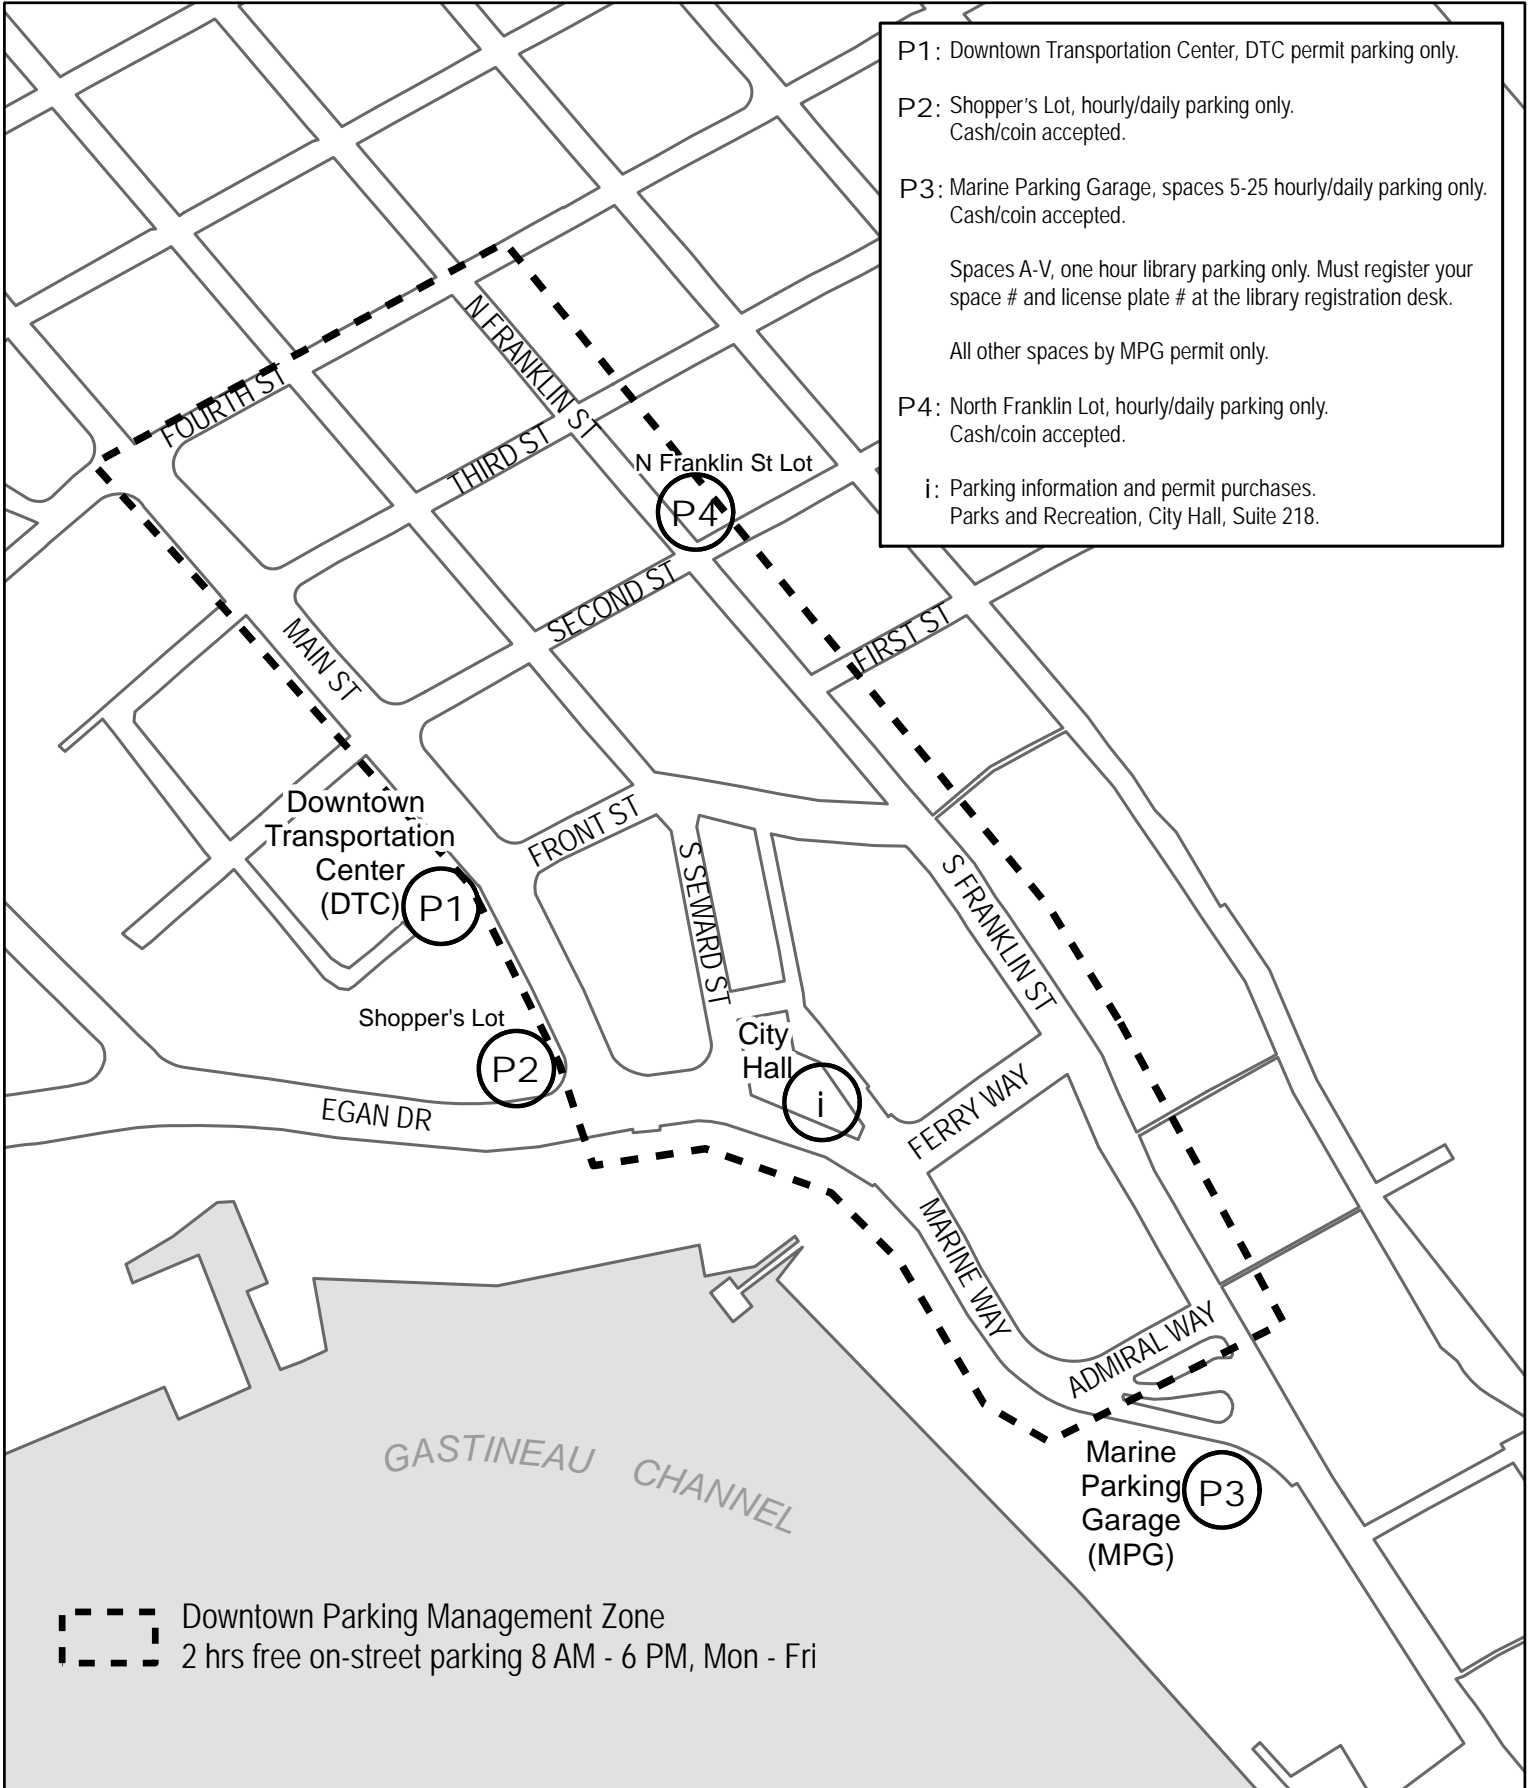

# Downtown Parking Map

For more information, or to purchase a parking permit,  
 contact Parks & Recreation • 155 S. Seward St., Suite 218 • (907) 586-5226 • M-F 8:00am -4:30pm