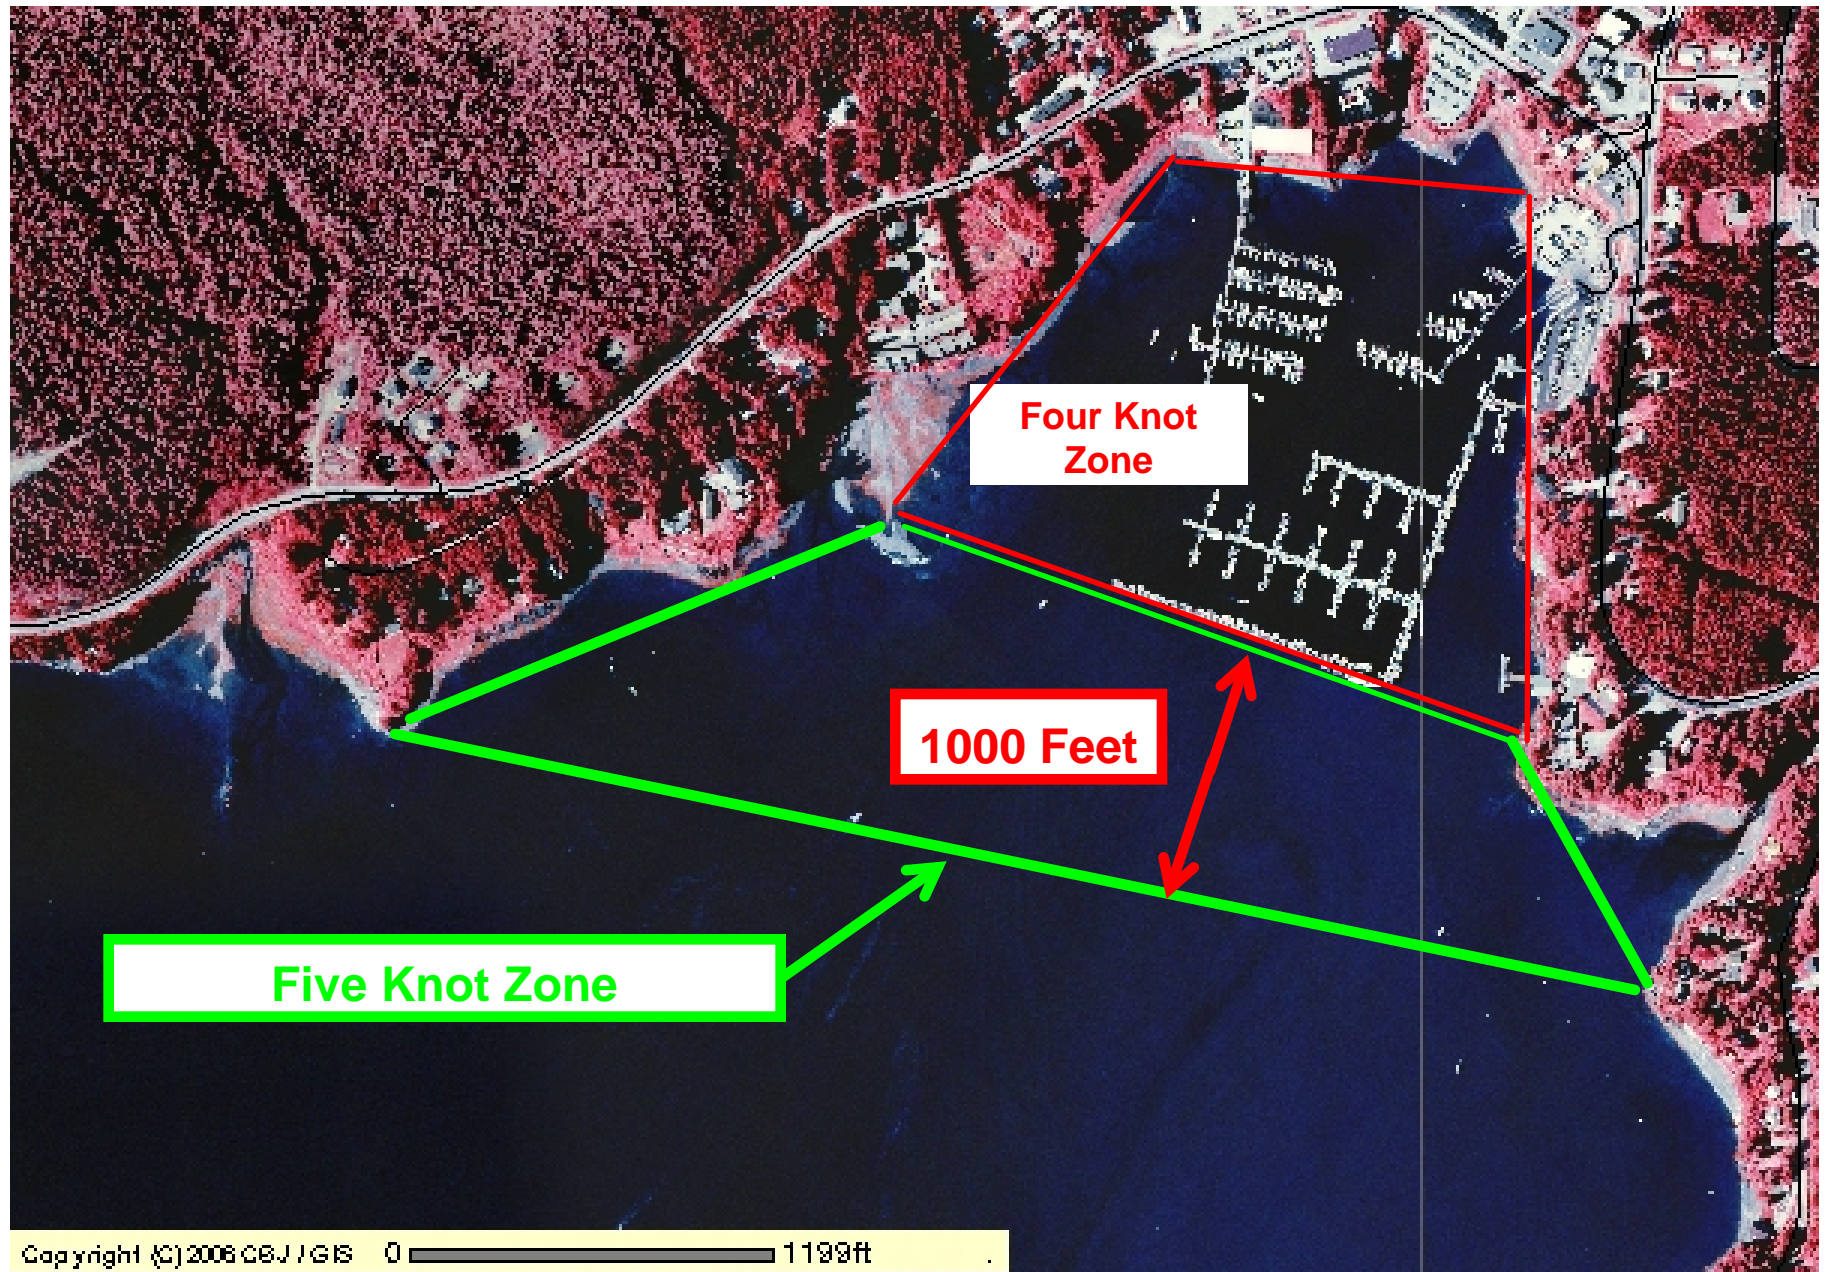

# Auke Bay Speed Limits Adopted by Board

Five Knot Zone

Four Knot Zone

1000 Feet