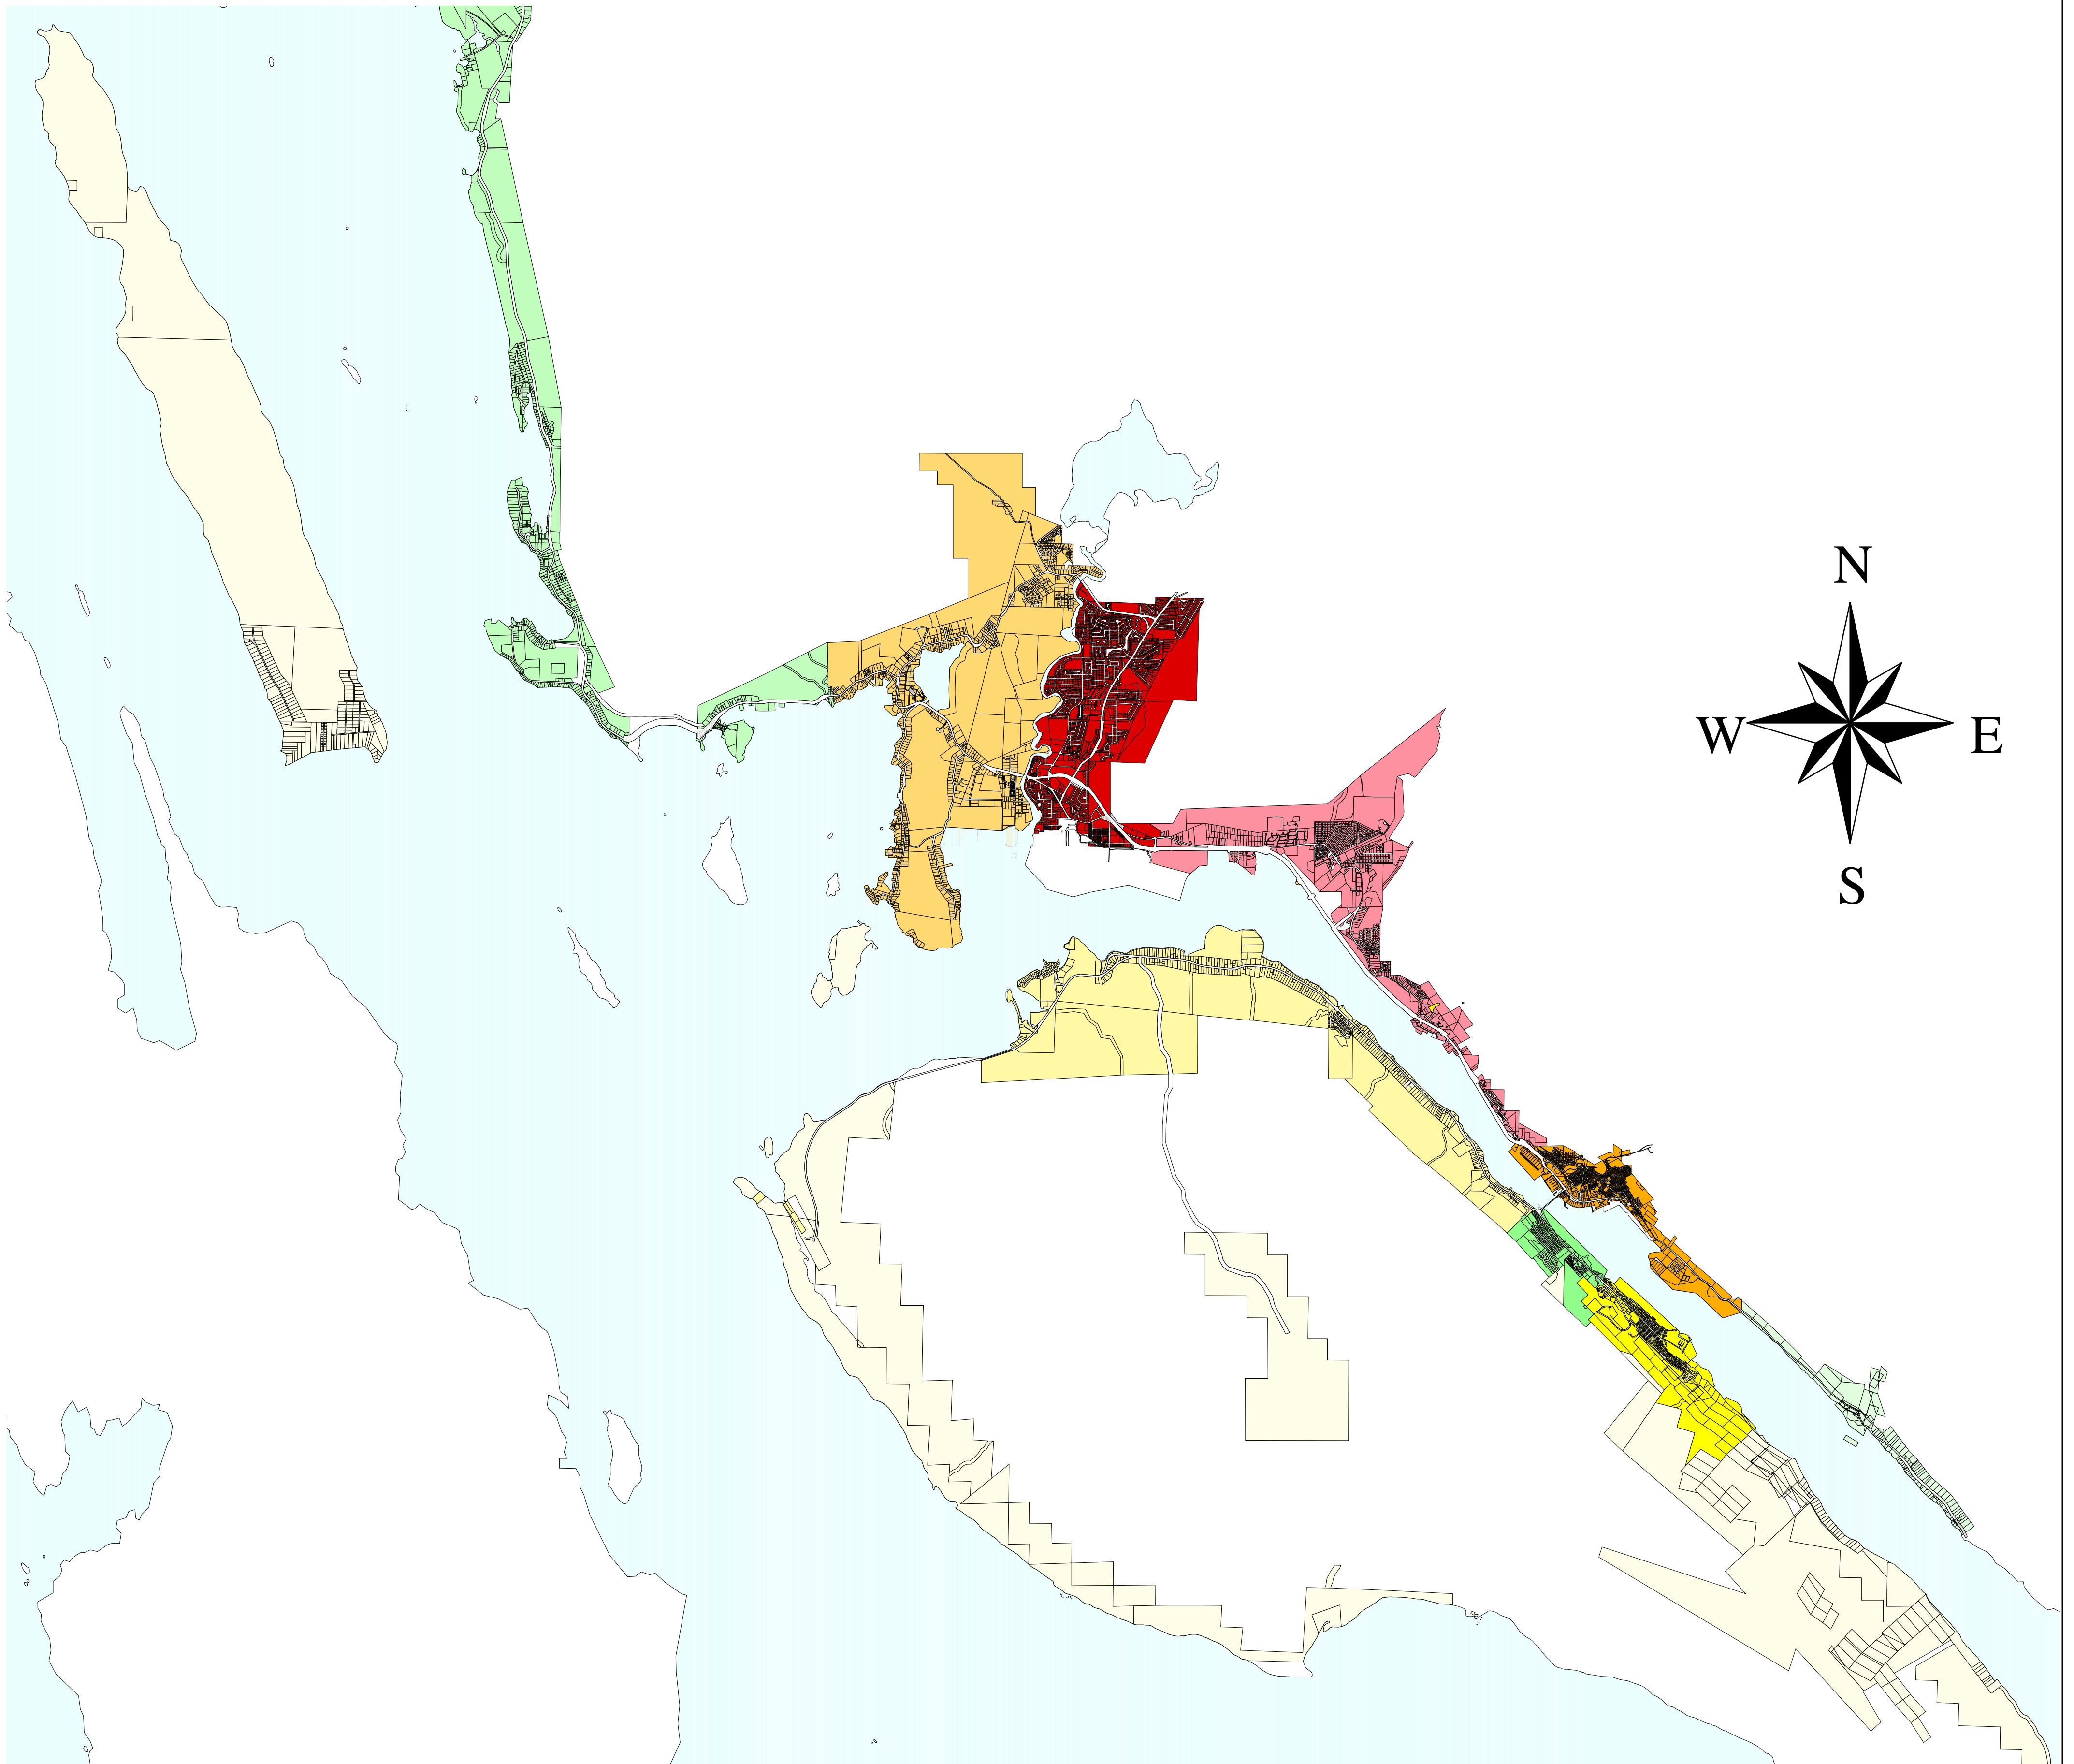

City & Borough of Juneau 2001 Population

CBJ Population by Geographic Areas

	East Mendenhall Valley - 12,122 people
	Glacier Hwy/Norway Pt to Fred Meyer - 4,812 people
	Downtown Juneau - 3,707 people
	West Mend. Valley, Mend. Peninsula, Auke Bay - 3,430 people
	Douglas - 2,115 people
	North Douglas - 1,596 people
	West Juneau - 1,583 people
	Glacier Hwy/Waydelich Cr to End of Road - 1,318
	Thane - 172 people
	Other (Shelter Is., South Dgls, etc.) - 47

Total CBJ 2001 Population - 30,903