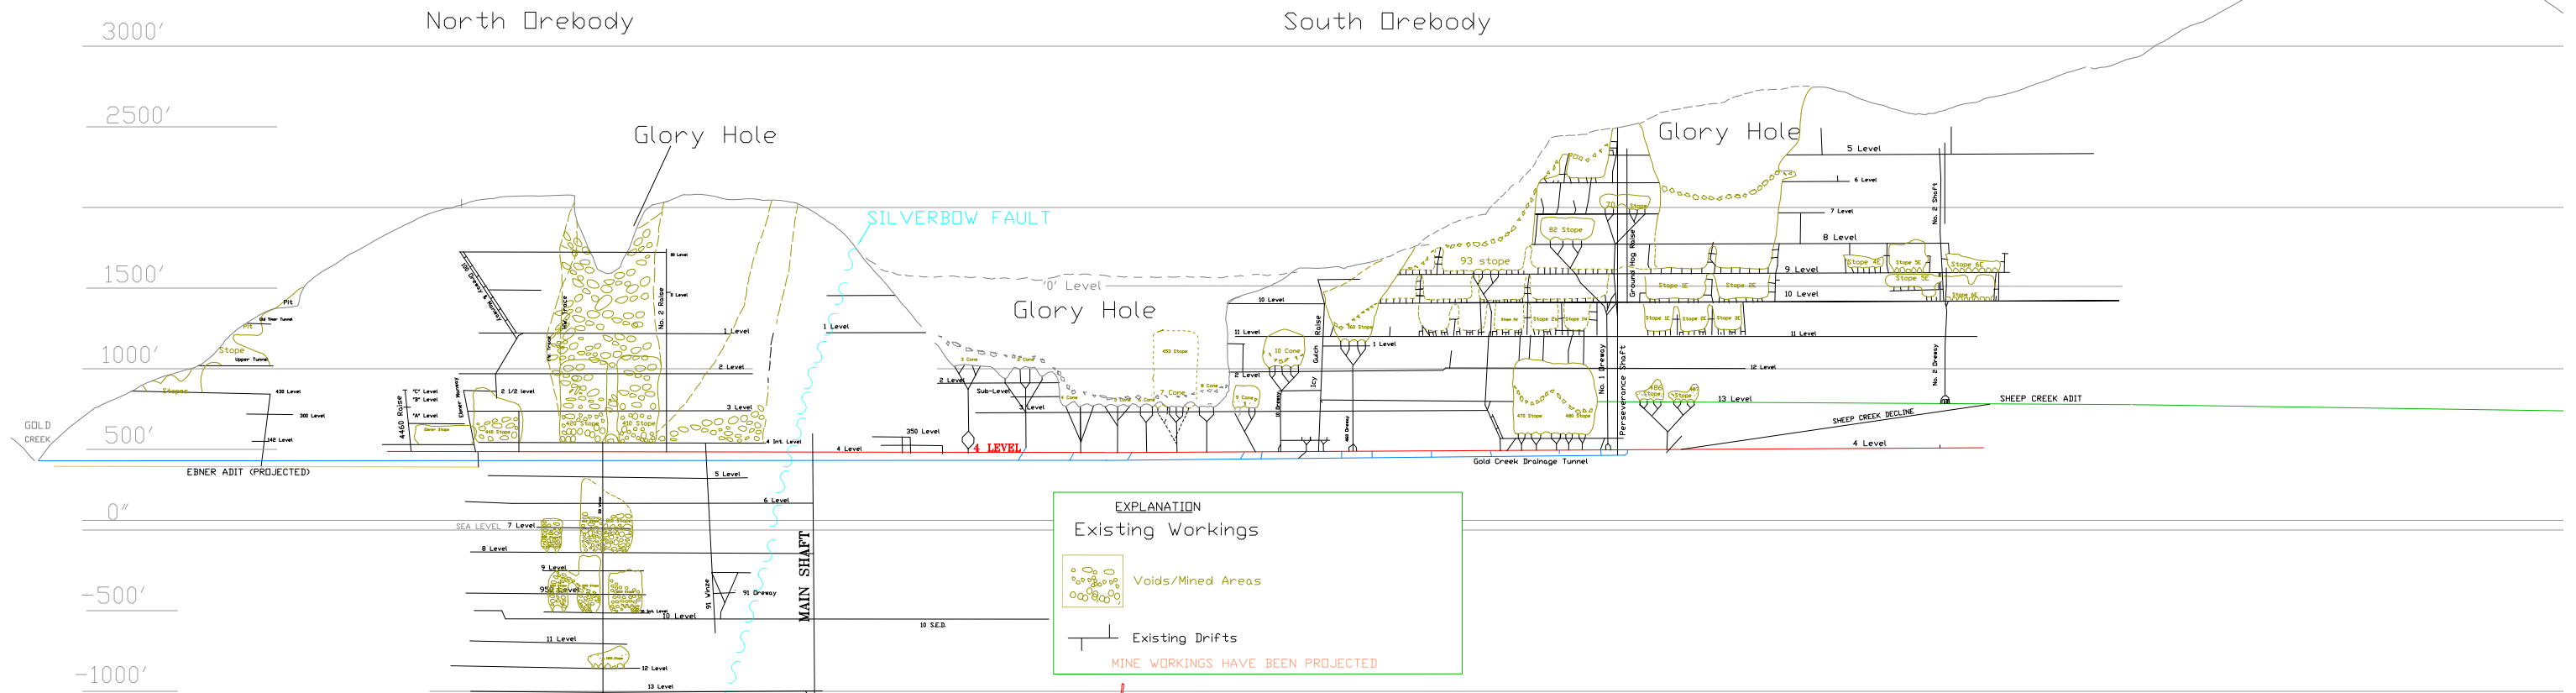

# AJ MINE PORTAL TO PORTAL PLAN & PROFILE

**EXPLANATION**

- Existing Workings
- Voids/Mined Areas
- Existing Drifts
- MINE WORKINGS HAVE BEEN PROJECTED**