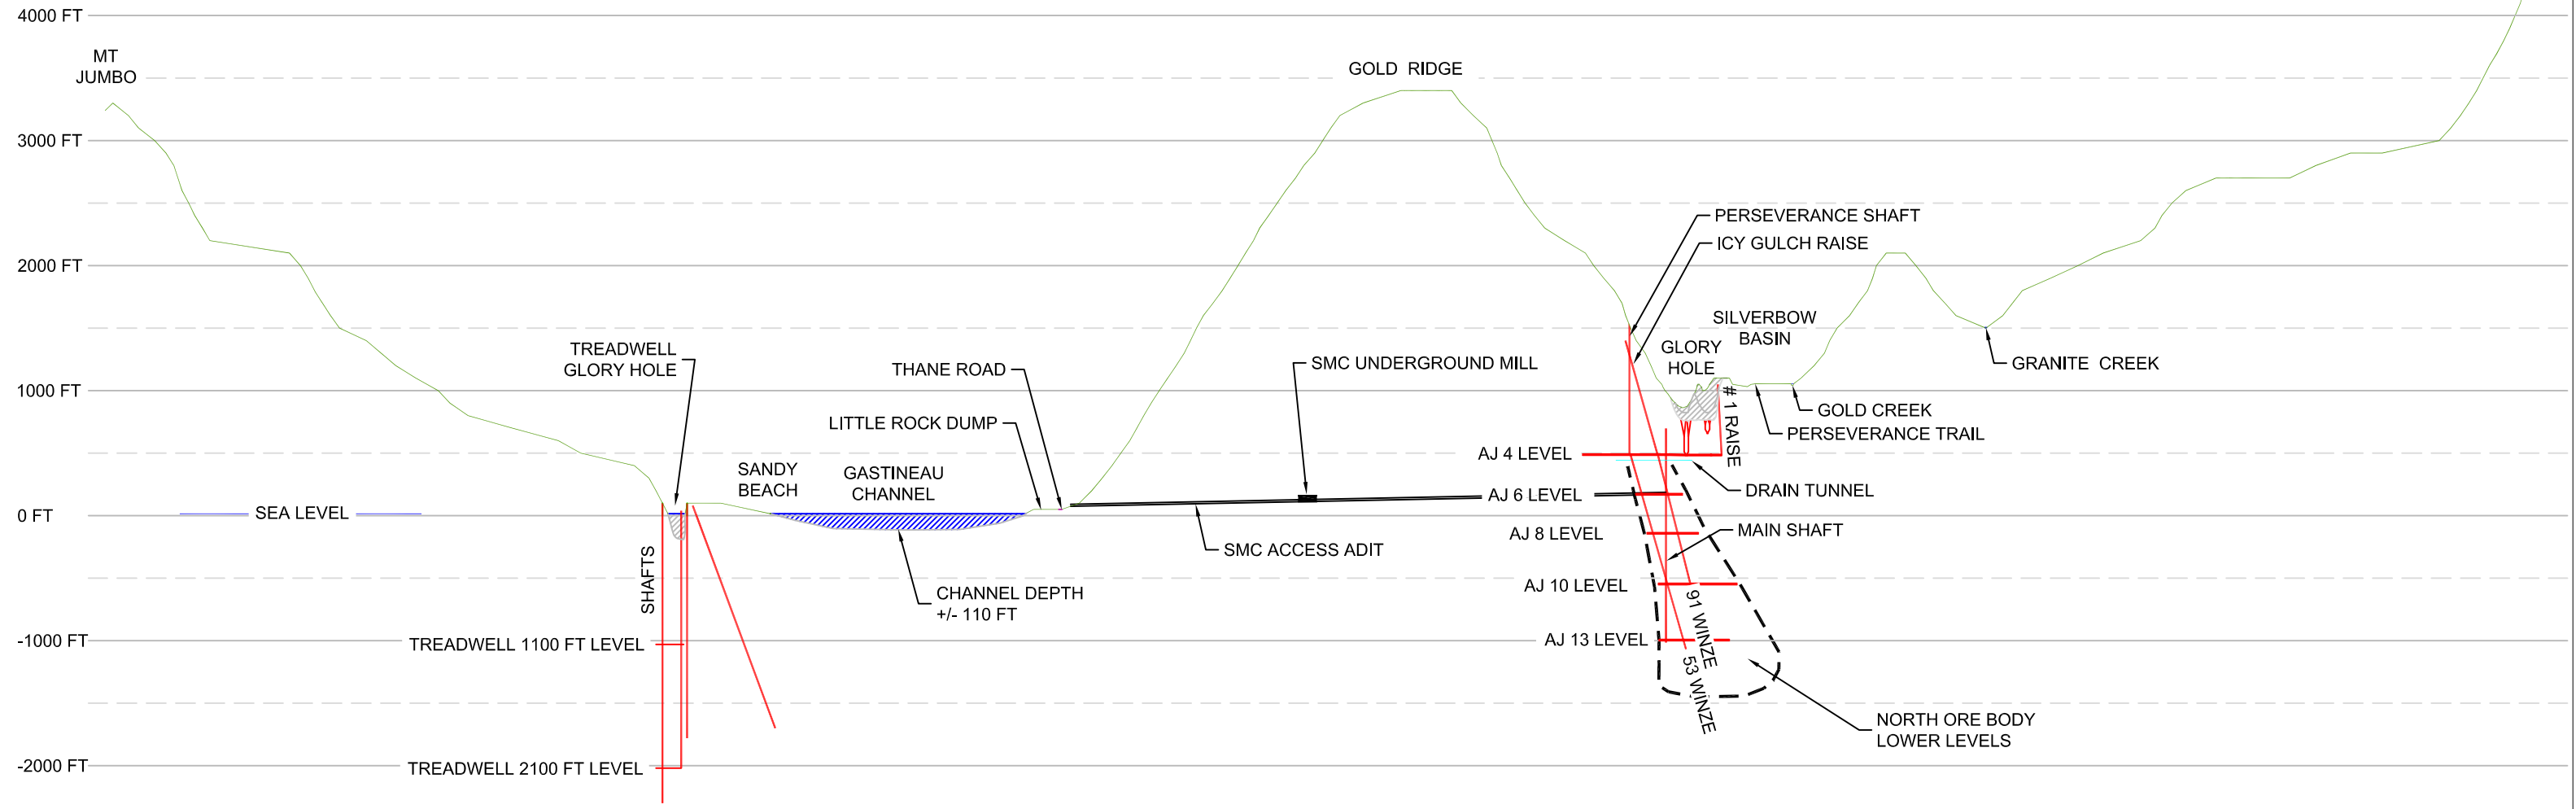

AJ SMALL MINE CONCEPT (SMC) PROFILE

PASSING THROUGH TREADWELL GLORY HOLE, LITTLE ROCK DUMP, GOLD RIDGE, SILVERBOW GLORY HOLE

NOTE: MINE WORKINGS ARE PROJECTED IN THIS VIEW
 ELEVATIONS ARE APPROXIMATE
 SEE PLAN FOR PROFILE LOCATION