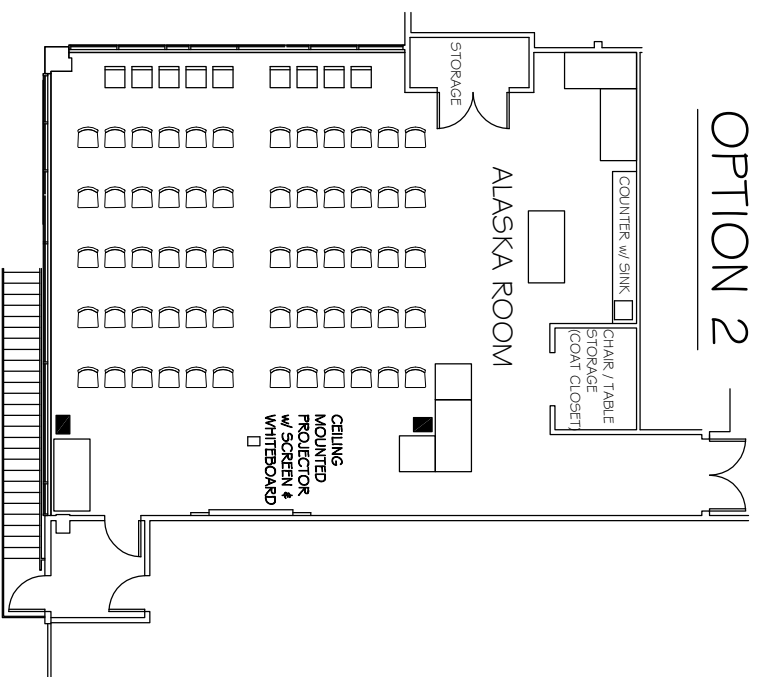

# ALASKA ROOM SETUPS

OPTION 1

TRAINING /  
CONFERENCE  
seating for 28

Chair Types  
standard: 28

Table Types  
36x72: 5  
36x36: 2  
30x72: 8

OPTION 2

LECTURE  
seating for 69

Chair Types  
standard: 60  
board: 9

Table Types  
36x72: 5  
36x36: 2

## OPTION 3

**LUNCHEON**  
seating for 68

Chair Types  
standard: 60  
board : 8

Table Types  
36x72: 5  
36x36: 2  
30x72: 6

## OPTION 4

**RECEPTION**  
seating for 49

Chair Types  
standard: 40  
board: 9

Table Types  
36x72: 5  
36x36: 2  
30x72: 5