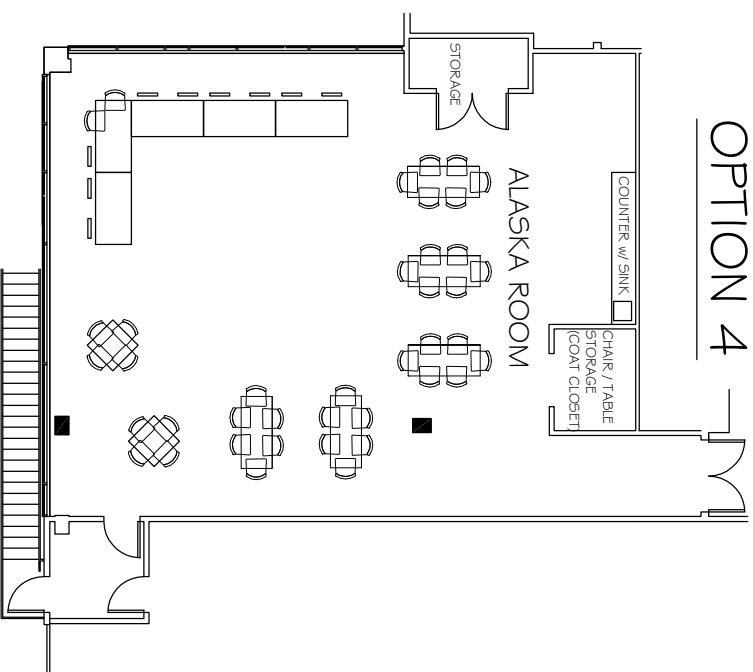

# ALASKA ROOM SETUPS

OPTION 1

TRAINING /  
CONFERENCE  
seating for 28

Chair Types  
standard: 28

Table Types  
36x72: 5  
36x36: 2  
30x72: 8

OPTION 2

LECTURE  
seating for 69

Chair Types  
standard: 60  
board: 9

Table Types  
36x72: 5  
36x36: 2

## OPTION 3

**LUNCHEON**  
seating for 68

Chair Types  
standard: 60  
board : 8

Table Types  
36x72: 5  
36x36: 2  
30x72: 6

## OPTION 4

**RECEPTION**  
seating for 49

Chair Types  
standard: 40  
board: 9

Table Types  
36x72: 5  
36x36: 2  
30x72: 5