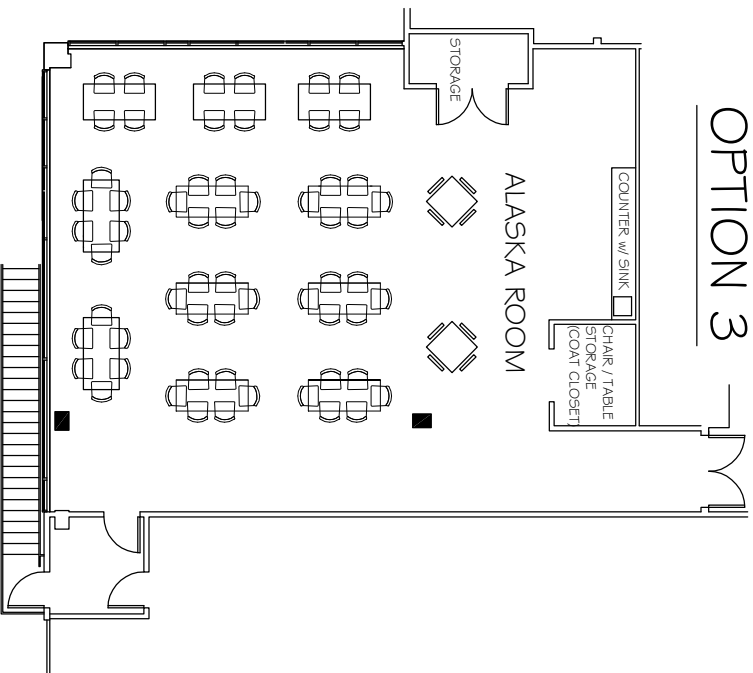

# ALASKA ROOM SETUPS

OPTION 1

TRAINING /  
CONFERENCE  
seating for 28

Chair Types  
standard: 28

Table Types  
36x72: 5  
36x36: 2  
30x72: 8

OPTION 2

LECTURE  
seating for 69

Chair Types  
standard: 60  
board: 9

Table Types  
36x72: 5  
36x36: 2

## OPTION 3

**LUNCHEON**  
seating for 68

Chair Types  
standard: 60  
board : 8

Table Types  
36x72: 5  
36x36: 2  
30x72: 6

## OPTION 4

**RECEPTION**  
seating for 49

Chair Types  
standard: 40  
board: 9

Table Types  
36x72: 5  
36x36: 2  
30x72: 5