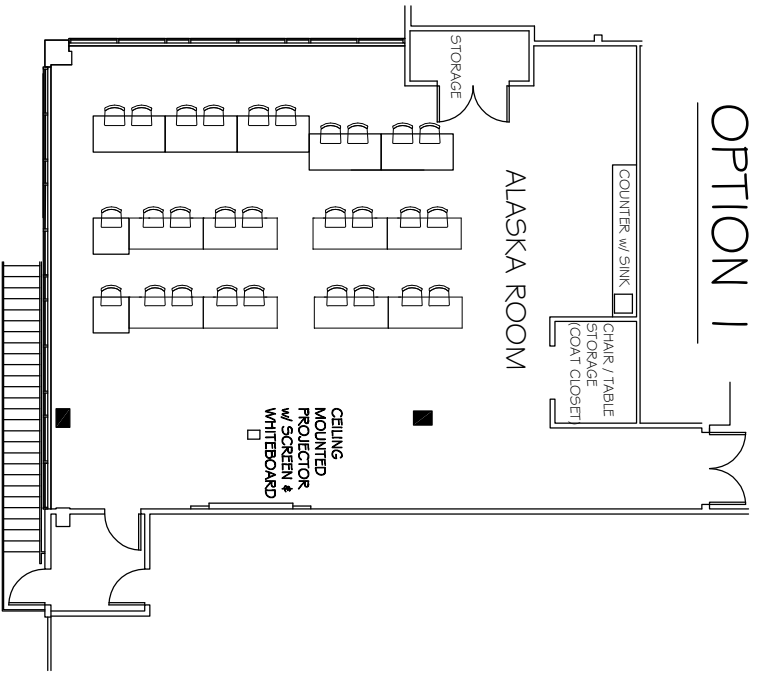

# ALASKA ROOM SETUPS

OPTION 1

TRAINING /  
CONFERENCE  
seating for 28

Chair Types  
standard: 28

Table Types  
36x72: 5  
36x36: 2  
30x72: 8

OPTION 2

LECTURE  
seating for 69

Chair Types  
standard: 60  
board: 9

Table Types  
36x72: 5  
36x36: 2

## OPTION 3

**LUNCHEON**  
seating for 68

Chair Types  
standard: 60  
board : 8

Table Types  
36x72: 5  
36x36: 2  
30x72: 6

## OPTION 4

**RECEPTION**  
seating for 49

Chair Types  
standard: 40  
board: 9

Table Types  
36x72: 5  
36x36: 2  
30x72: 5